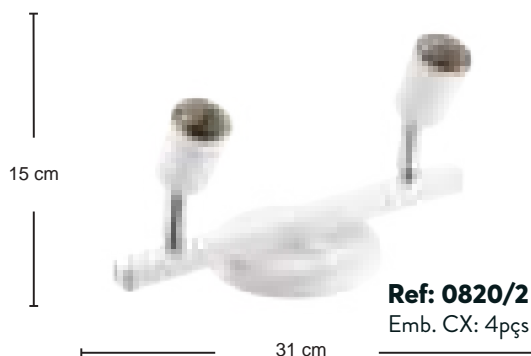

Arandela
1 lâmpada
Ref: 0872
Emb. CX: 2pçs

LINHA REPRISE POLIPROPILENO / ALUMÍNIO

Ref: 0810/1 - BR - BR
Emb. CX: 12pçs

Ref: 0810/2 - PR - PR
Emb. CX: 8pçs

Ref: 0820/2 - BR - CR
Emb. CX: 4pçs

Ref: 0820/3 - BR - CO
Emb. CX: 2pçs